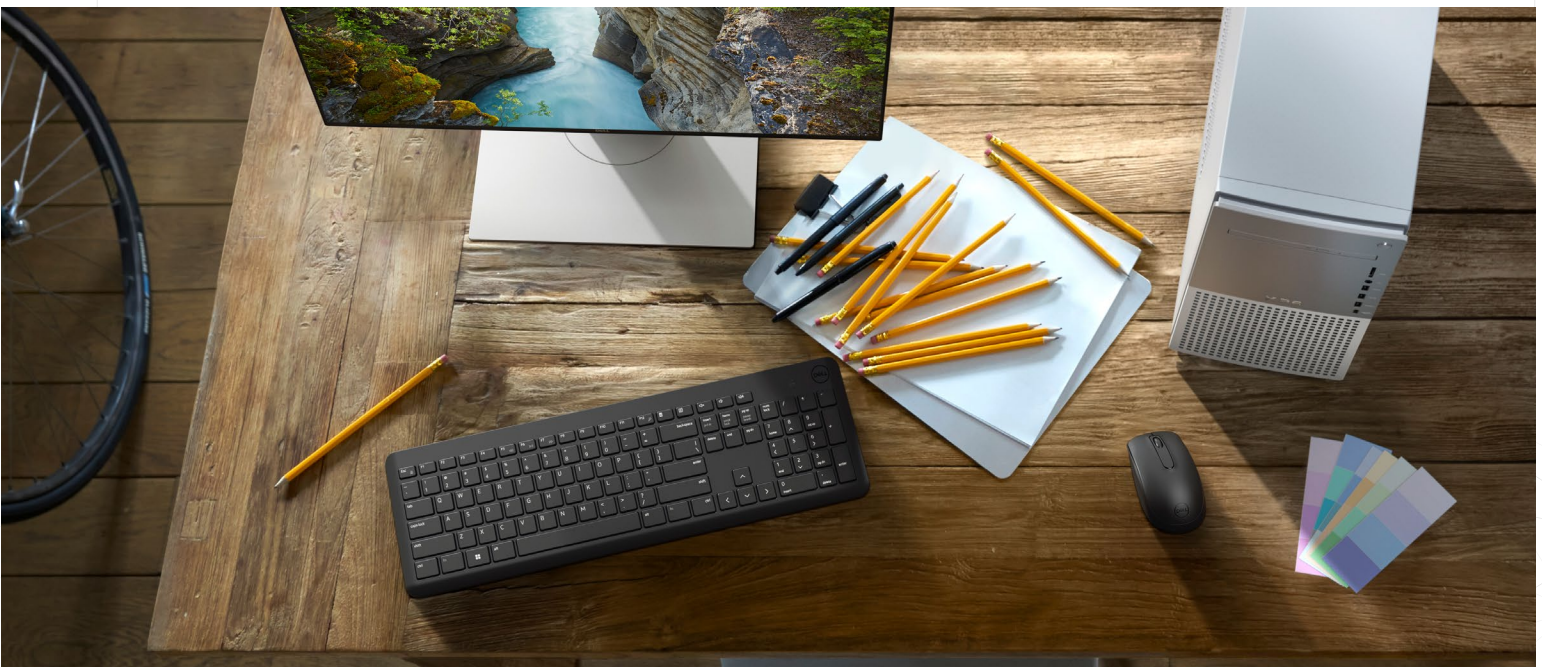

DELL WIRELESS
KEYBOARD AND
MOUSE

KM3322W

Stay productive everyday
with a reliable wireless combo
that's been built to last.

KM3322W

Essential Productivity

Full-sized, the keyboard comes with a number pad and dedicated multimedia keys for convenient number input and multimedia controls. The 1000 DPI mouse with scroll wheel allows you to navigate with ease.

The keyboard is spill resistant and can withstand accidental splashes and spills. It's anti-fading keys ensure that the letters and numbers on your keyboard remain intact over time. The tilt legs on your keyboard give you the flexibility to adjust to your most comfortable typing position.

KM3322W

The Confidence to work anywhere.

The wireless keyboard and mouse combo connects easily to your Dell PC. Enhance your workday experience with long-lasting battery life as well as spill-resistant keyboard with anti-fade keys.